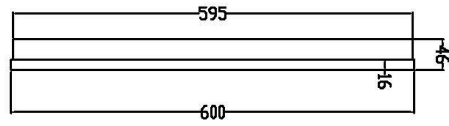

Technical Specification

Model:	
BLK60X80	

Technical information – light source					
220-240V AC	50Hz	Max 63W	2700-6500K	IP44	Class II
Energy Class A+					

BLK60X80