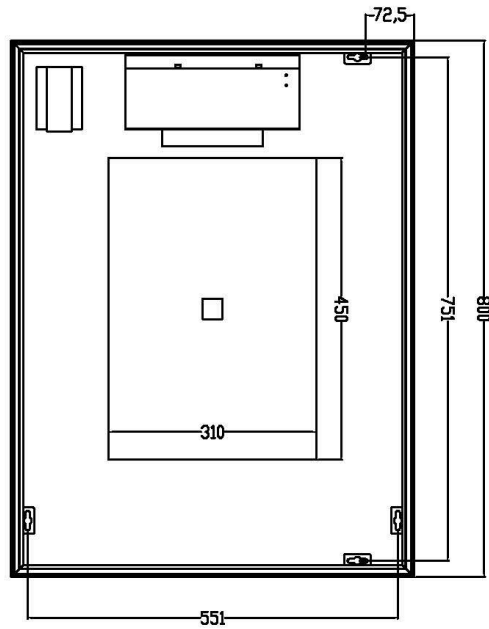

Technical Specification

Model:	
BLK60X80	

Technical information – light source					
220-240V AC	50Hz	Max 63W	2700-6500K	IP44	Class II
Energy Class A+					

BLK60X80